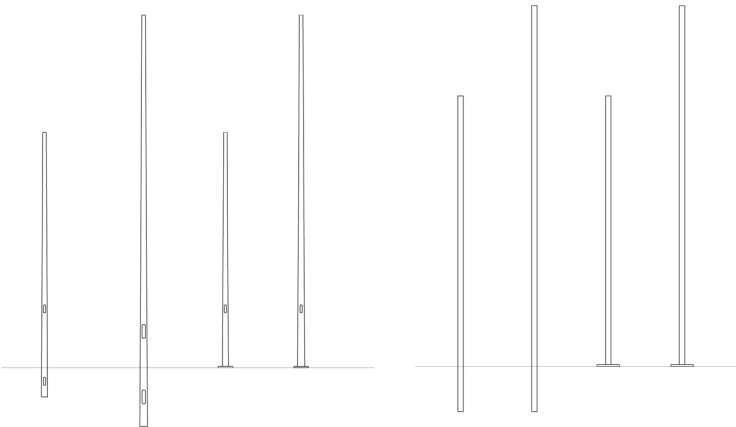

Black Anodized Aluminium

OPTIC S | 30° M | 50° E | 12°X35° W | Wall - washer

Discover the Rol family

ZENIT POLE

Zenit Conical Pole

Cylindrical Zenit Pole

Black RAL 9005

Grey Antracite RAL 7021