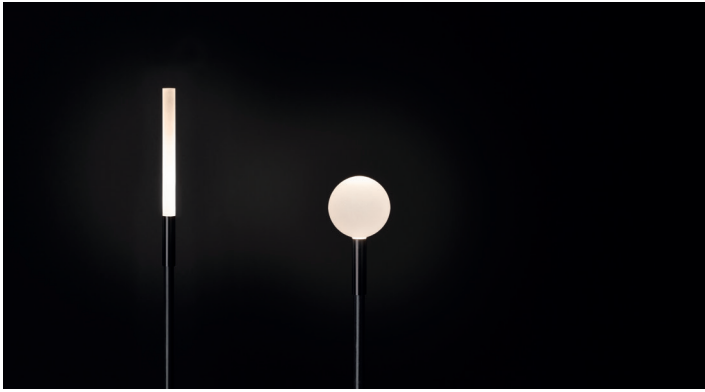

STIK

Stik is a minimalist lamp, available in several versions, designed for installation on standard 60 mm poles. The Stik Bollard version is the most minimalist bollard in the range: a solution designed to delineate outdoor areas and walkways, meeting every design requirement thanks to the different heights available.

The product family expands with the new Linfa 160 height, available in three versions - Linfa, Linfa O and Linfa I - designed to lend grace and lightness and create a welcoming atmosphere.

All Black

Black - Brass