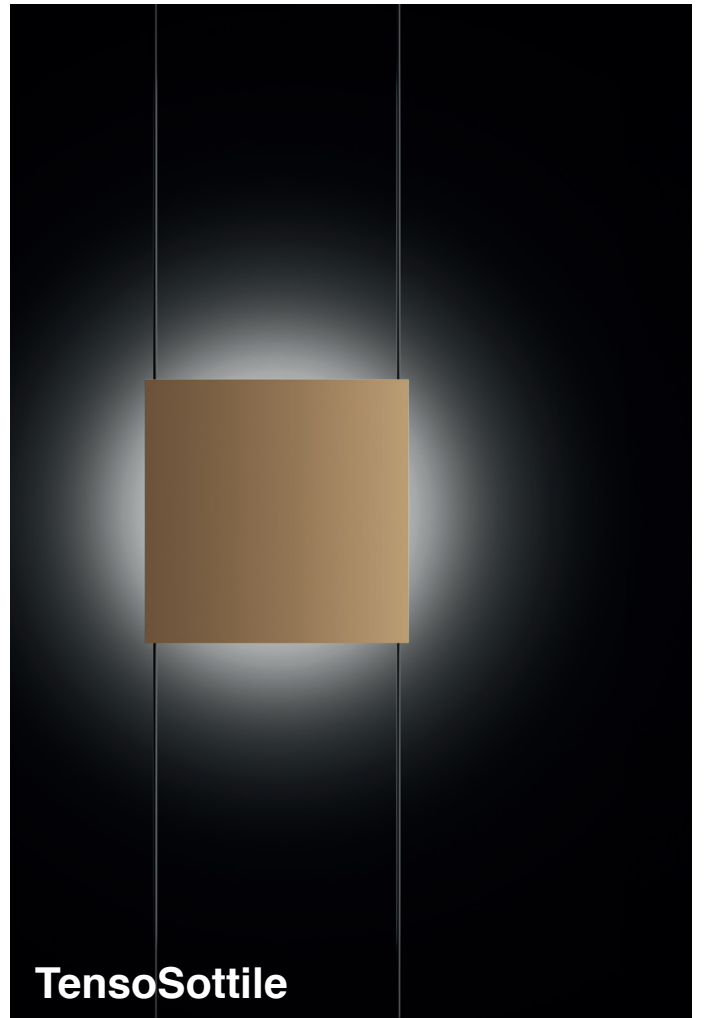

CINI&NILS

News 2026

CINI & NILS

TensoSpot

TensoSottile

Sottile

Flip

Modula

Modula is the new range of wall lights from Cini&Nils, available in three sizes (200, 300 and 500 mm) and various wattages to suit a wide range of settings. The design combines direct and indirect light. With its minimalist aesthetic, Modula treats light as an architectural element that blends naturally into the space.

LED COLOUR 4000K 3000K 2700K

Discover the Modula family

Profilo

Profilo is a range of ceiling lights available in various sizes: square versions measuring 300, 500 and 800 mm, and round versions measuring 500 and 800 mm. Its distinctive feature is the diffuser with anti-glare technology, designed to ensure visual comfort. Available in various versions and dimming systems, Profilo precisely meets the needs of both residential and professional environments.

LED COLOUR 4000K 3000K 2700K

Discover the Profilo family

Nodo

Nodo is a range of micro ceiling lights, available in round or square shapes, designed to blend discreetly into the architecture and provide precise lighting. Also available in multi-module configurations of 2, 3 or 4 units, it allows for coordinated and rhythmic lighting arrangements. A minimalist yet distinctive design that elegantly enhances the light.