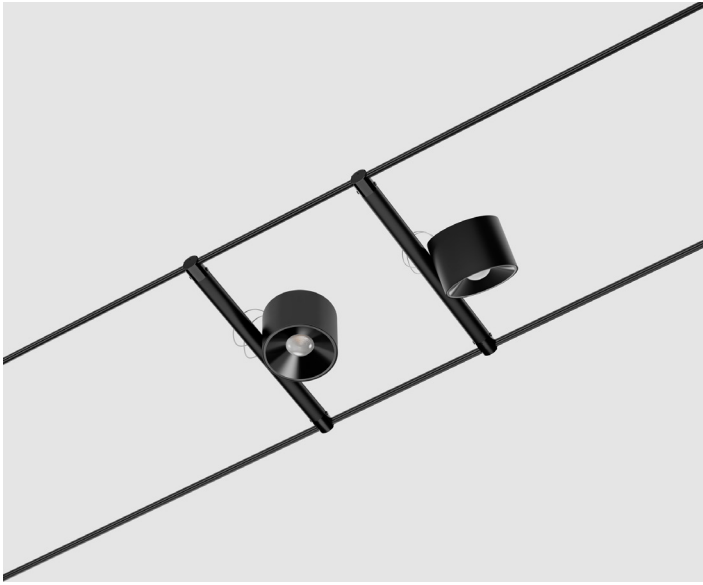

Modula is the new range of wall lights from Cini&Nils, available in three sizes (200, 300 and 500 mm) and various wattages to suit a wide range of settings. The design combines direct and indirect light. With its minimalist aesthetic, Modula treats light as an architectural element that blends naturally into the space.

LED COLOUR 4000K 3000K 2700K

Discover the Modula family

Profilo

Profilo is a range of ceiling lights available in various sizes: square versions measuring 300, 500 and 800 mm, and round versions measuring 500 and 800 mm. Its distinctive feature is the diffuser with anti-glare technology, designed to ensure visual comfort. Available in various versions and dimming systems, Profilo precisely meets the needs of both residential and professional environments.

LED COLOUR 4000K 3000K 2700K

Discover the Profilo family

Nodo

Nodo is a range of micro ceiling lights, available in round or square shapes, designed to blend discreetly into the architecture and provide precise lighting. Also available in multi-module configurations of 2, 3 or 4 units, it allows for coordinated and rhythmic lighting arrangements. A minimalist yet distinctive design that elegantly enhances the light.

LED COLOUR 4000K 3000K 2700K

Discover the Nodo family

TensoNodo

TensoNodo draws inspiration from the minimalist design of Nodo for the Cini&Nils suspension system. Compact and designed to integrate seamlessly into the cable system, it transforms into a spotlight that can be adjusted by up to 350° on two axes, allowing the light to be directed with precision onto surfaces, objects and architectural details. Lightweight and versatile, it combines minimalist design with dynamic functionality for both residential and professional spaces.