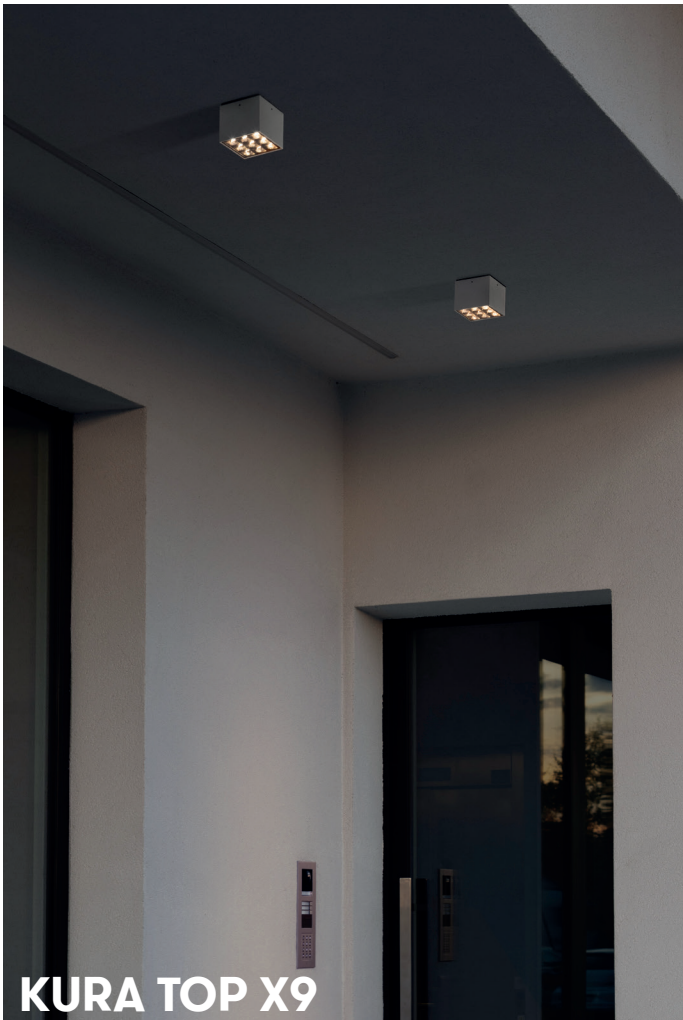

PUNTO

Punto is a range of versatile and timeless lamps for both indoor and outdoor use. The range includes Punto, Punto Hasta, Punto Piantana, Punto Stelo and Punto Tige, designed for a variety of applications and supplied with an E14 LED bulb.