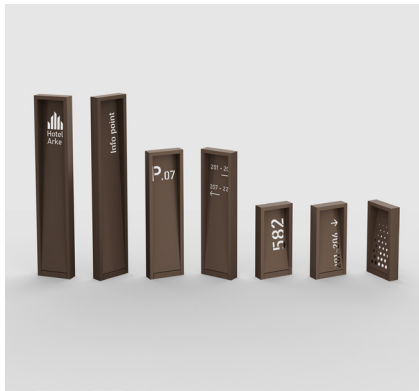

LED COLOUR 4000K 3000K 2700K 2200K

Discover the Tape family

ARKE

A bollard suitable for any outdoor space, available in three heights — 400, 700 and 1000 mm — and in three different versions. In addition to the basic Arke version, there are variants with internal covers: integral in the Full version or with customised engraving in the Full Code version.