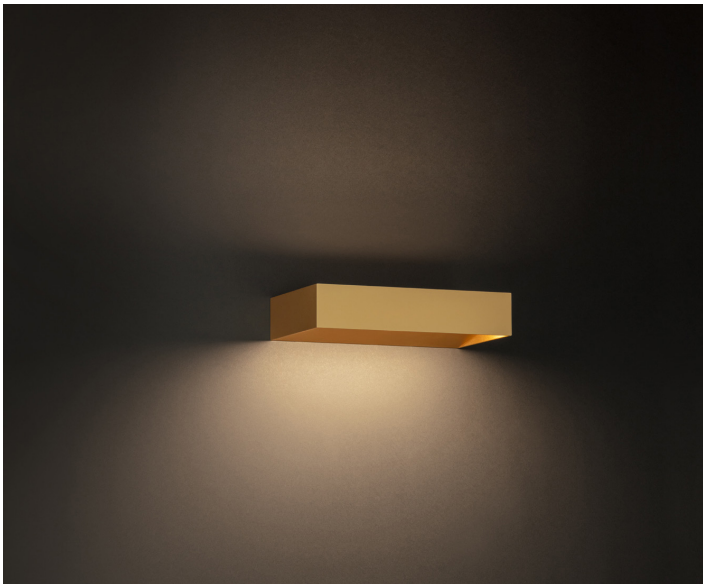

Modula

Modula is the new range of wall lights from Cini&Nils, available in three sizes (200, 300 and 500 mm) and various wattages to suit a wide range of settings. The design combines direct and indirect light. With its minimalist aesthetic, Modula treats light as an architectural element that blends naturally into the space.