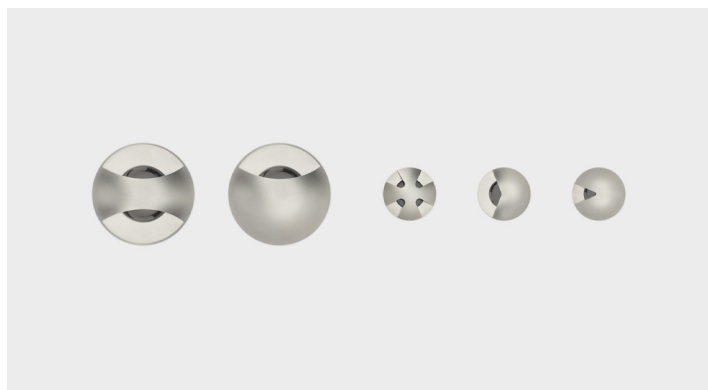

White RAL 9010

Light Grey RAL 7044

Dark Grey RAL 7021

Brown bronze

Discover the Trim family

LED COLOUR 4000K 3000K 2700K 2200K

CNC 2.0 TOP

The CNC family expands with new models: CNC 50 2.0 Top 2L, CNC 50 2.0 Top L, CNC 35 2.0 Top L, CNC 35 2.0 Top S and CNC 35 2.0 Mask. This expansion further consolidates the CNC family, making it even more up-to-date and high-performing.