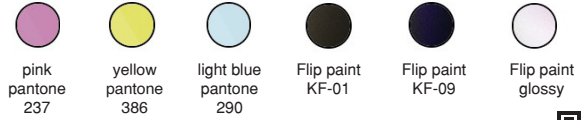

Available in three sizes: Flippino, Flip 250 and Flip 500; as ceiling, pendant and wall lights.

LED COLOUR 4000K 3000K 2700K

Discover the Flip family

Manta

Whether used in pairs or as part of a larger arrangement, mounted on the ceiling or suspended, it blends effortlessly and harmoniously into any room, creating a cosy atmosphere.

Available in both dual-beam and single-beam versions

LED COLOUR 4000K 3000K 2700K

Discover the Manta family

Korum

The vibrant and revolutionary collection designed by Karim Rashid, which bursts onto the scene with an extra splash of colour, whilst maintaining a strong focus on detail and elegance.

Available colors on request:

LED COLOUR 4000K 3000K 2700K

Discover the Korum family

Cordina

Available in four shapes – cylindrical, spherical, linear and conical – CORDINA lends itself to sophisticated interplays of light and form, characterised by an intimate, diffused glow.