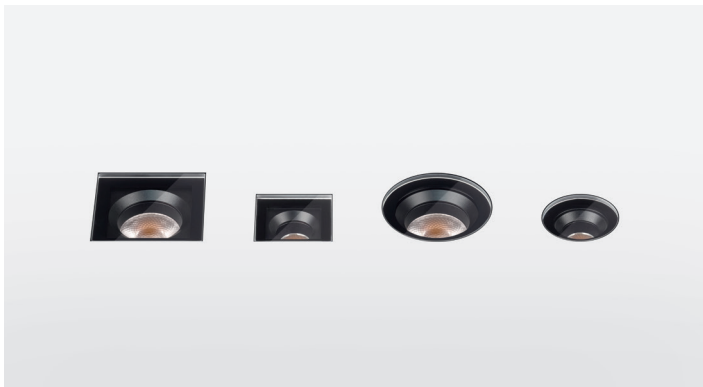

Black PVD

LED COLOUR 5700K 4000K 3000K 2700K 2200K

Discover the Cnc family

CNC 2.0 TRIMLESS

Flush-mounted products, IP 67, available in 2 sizes:
35 or 50 mm, with round or square ring nut.

Neutral

LED COLOUR 5700K 4000K 3000K