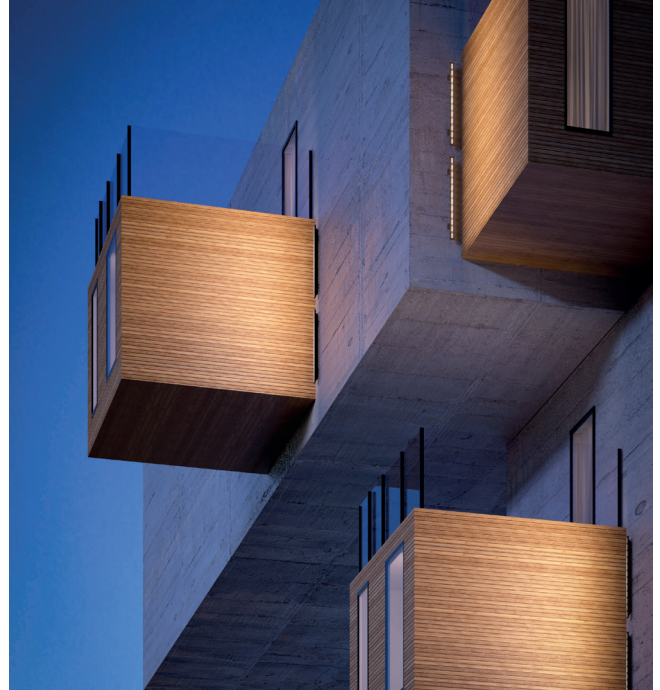

ROL

The professional Rol and In-Rol linear modular system is enhanced with new RGBW versions which, thanks to a dedicated controller, allow the creation of multiple lighting effects.

Black Anodized Aluminium

OPTIC S | 30° M | 50° E | 12°X35° W | Wall - washer

Discover the Rol family

ZENIT POLE

Black RAL 9005

Grey Antracite RAL 7021

Corten

Find out more, download the brochure dedicated to Zenit poles.