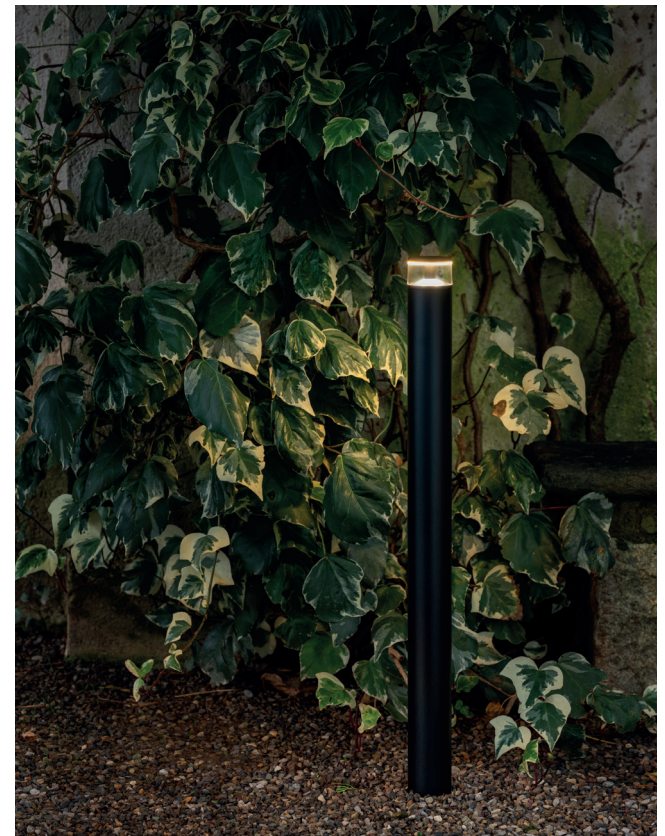

ARKE

A bollard suitable for any outdoor space, available in three heights — 400, 700 and 1000 mm — and in three different versions. In addition to the basic Arke version, there are variants with internal covers: integral in the Full version or with customised engraving in the Full Code version.

White RAL 9010

Light Grey RAL 7044

Dark Grey RAL 7021

Corten

Black RAL 9005

Brown bronze

Discover the Arke family

LED COLOUR 4000K 3000K 2700K 2200K

STIK

Stik is a minimalist lamp, available in several versions, designed for installation on standard 60 mm poles. The Stik Bollard version is the most minimalist bollard in the range: a solution designed to delineate outdoor areas and walkways, meeting every design requirement thanks to the different heights available.

Black RAL 9005

White RAL 9010

Grey High Tech RAL 9006

Grey antracite RAL 7021

Corten

Discover the Stik family

LED COLOUR 4000K 3000K 2700K 2200K