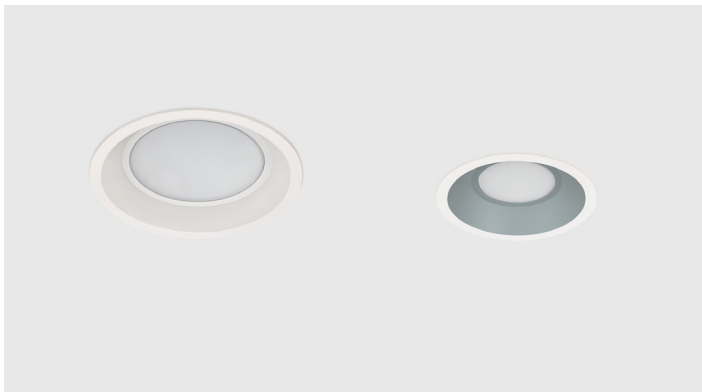

POP FLAT

Minimalist downlight in multiple finishes, including the new Sabbia Ral 1013, suitable for indoor and outdoor use thanks to IP 65.

LED COLOUR 4000K 3000K 2700K 2200K

Discover the Pop family