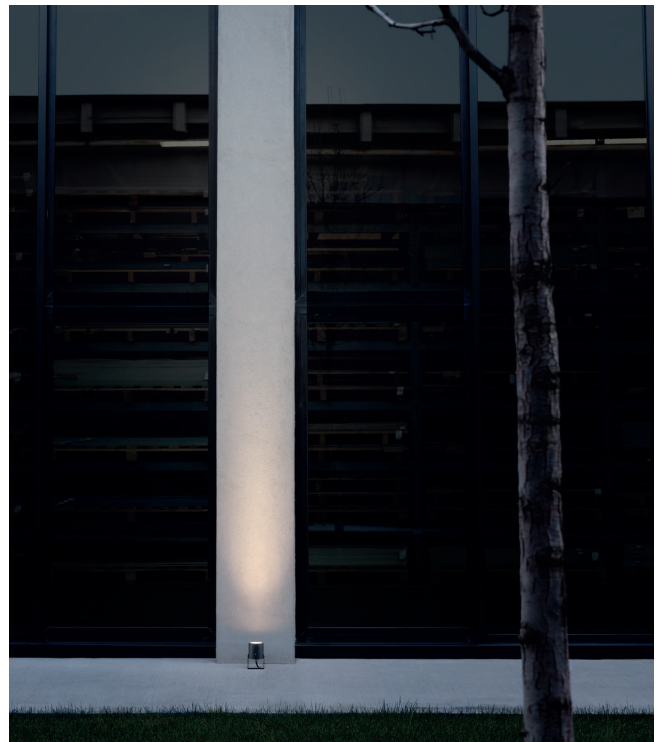

DELTA

High-power industrial projector, available with countless optics and finishes.

Black RAL 9005

White RAL 9010

Grey High Tech RAL 9006

Corten

LED COLOUR 5700K 4000K 3000K 2700K 2200K

Discover the Delta family

PAD

High-power adjustable projector, ideal for elegantly enhancing any architecture, now also available in an RGBW version.

Black Anodized Aluminium

Brown Anodized Aluminium

OPTIC S | 10° M | 30° A | 15°x340°

Discover the Pad family